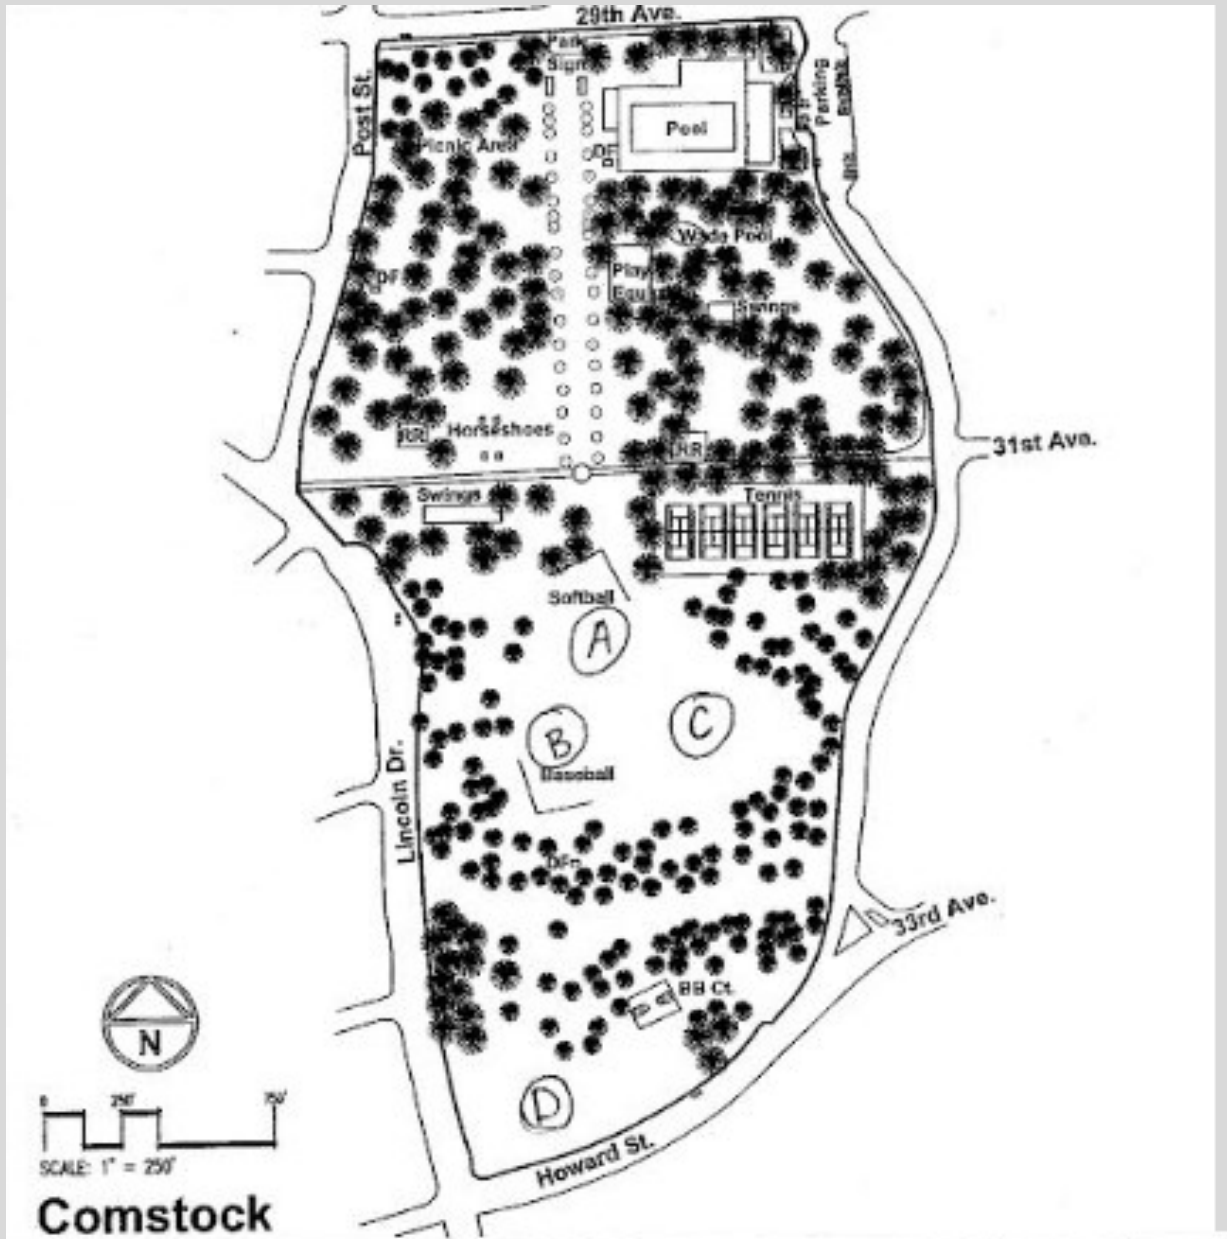

Comstock Park
2901 S Post Street, Spokane, WA 99203

WWW.SYSA.COM

[#PLAY4SYSA](https://twitter.com/PLAY4SYSA)